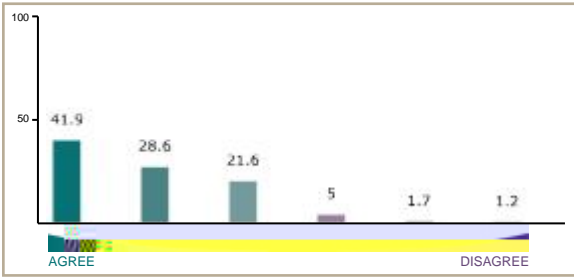

# Career Growth

Statement: CU Boulder has a work environment that allows me to grow and develop.

Respondents: 243

Score:  
**3.77**  
max: 6.00

National  
Percentile Rank  
**N/A**  
max: 100

6

1

AGREE

DISAGREE

6

1

**3.35**

6

3.44

6

3.44