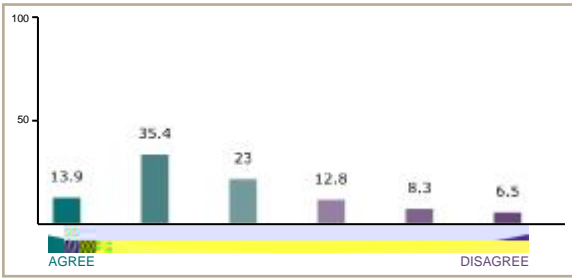

# Career Growth

Statement: CU Boulder has a work environment that allows me to grow and develop.

Respondents: 243

Score:  
**3.77**  
max: 6.00

National  
Percentile Rank  
**N/A**  
max: 100

6

1

AGREE

DISAGREE

6

1

**3.35**

6

3.44

6

3.44