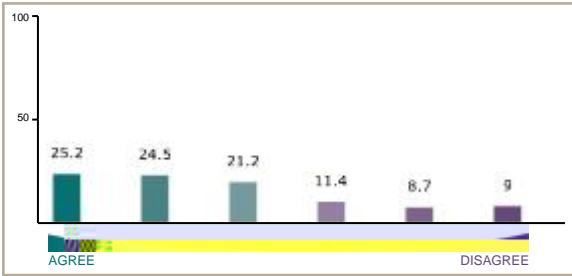

# Career Growth

Statement: CU Boulder has a work environment that allows me to grow and develop.

Respondents: 243

Score:  
**3.77**  
max: 6.00

National  
Percentile Rank  
**N/A**  
max: 100

6

1

AGREE

DISAGREE

6

1

**3.35**

6

3.44

6

3.44