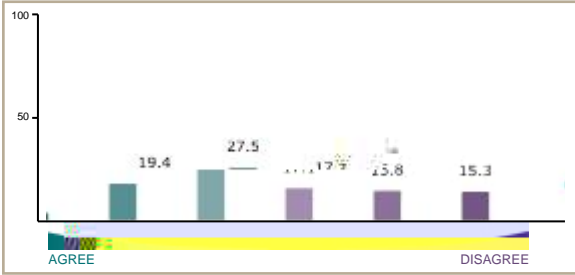

# Career Growth

Statement: CU Boulder has a work environment that allows me to grow and develop.

Respondents: 243

Score:  
**3.77**  
max: 6.00

National  
Percentile Rank  
**N/A**  
max: 100

6

1

AGREE

DISAGREE

6

1

**3.35**

6

3.44

6

3.44